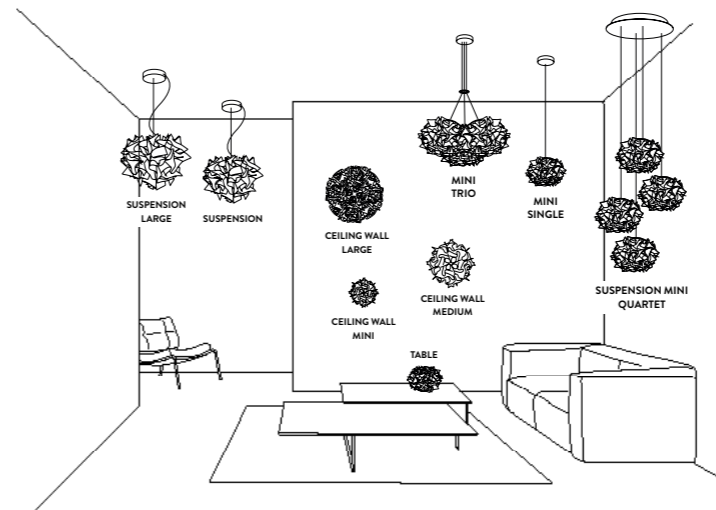

VELI ENTIRE COLLECTION