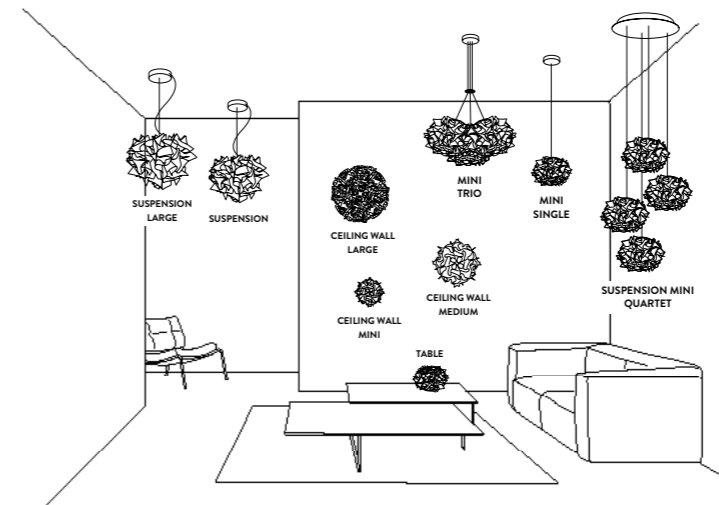

VELI ENTIRE COLLECTION