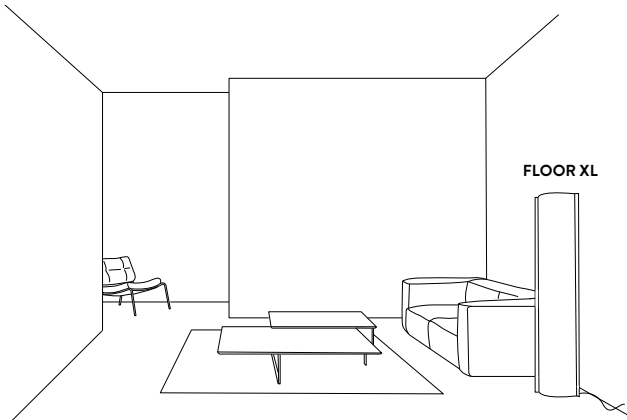

PRODUCT / PRODOTTO	DIMENSIONS / MISURE	COLOUR / COLORE	CODE / CODICE
FLOOR XL Bulbs E27: 3 X 12W LED Filament Dimmable with: Dimmable bulbs Made of: Opalflex® - Cristalflex® With: Dimmer / Brass or Coloured finish profiles Weight: net Kg 2 - gross Kg 6,00 Package: 28 x 37 x h. 168 cm		LABYRINTH	TUBFXL0LBR00000000EU
		LOVE PEACE JOY	TUBFXL0LVJ00000000EU
		PERISHED	TUBFXL0PRH00000000EU
		BANANAS	TUBFXL0BAN00000000EU
		FAENA ART	TUBFXL0FAR00000000EU
		L'AFRIQUE	TUBFXL0AFQ00000000EU
		PEACE SKULL	TUBFXL0PSK00000000EU

THE LIGHTNING ARCHIVES ENTIRE COLLECTION

FINISHES