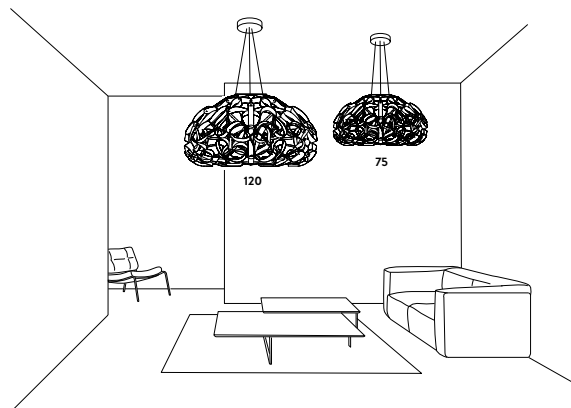

QUANTICA SUSPENSION

by Adriano Rachele

Compendium page **120**

PRODUCT / PRODOTTO	DIMENSIONS / MISURE	COLOUR / COLORE	CODE / CODICE
<p>SUSPENSION 120</p> <p>Bulbs E27:</p> <p> 8 X 12W LED Filament max Ø6 cm (2-1/4")</p> <p>Dimmable with: Dimmable bulbs</p> <p>Made of: Opalflex®</p> <p>With: cold-coating foil</p> <p>Weight: net Kg 8 - gross Kg 42</p> <p>Package: 143 x 143 x h. 76 cm</p>		 GOLD	QUASXL0GLD01T00000EU
<p>SUSPENSION 75</p> <p>Bulbs E27:</p> <p> 4 X 12W LED Filament max Ø6 cm (2-1/4")</p> <p>Dimmable with: Dimmable bulbs</p> <p>Made of: Opalflex®</p> <p>With: cold-coating foil</p> <p>Weight: net Kg 4 - gross Kg 8</p> <p>Package: 75 x 81 x h. 49 cm</p>		 GOLD	QUASL00GLD01T00000EU

CANOPY DETAILS

120: Ø 16 cm x h. 3,5 cm (Ø 6-1/4" x h.1-1/2")

75: Ø 14 cm x h. 3,5 cm (Ø 6-1/4" x h.1-1/2")

6m. cable kit must be ordered with lamp purchase

Kit Cavi da 6m da richiedere tassativamente in fase di ordine

FINISHING

GOLD

QUANTICA ENTIRE COLLECTION

QUANTICA SUSPENSION

by Adriano Rachele

Compendium page **120**

PRODUCT	DIMENSION	COLOUR	CODE
<p>SUSPENSION 120</p> <p>Bulbs E26:</p> <p> 8 X 12W LED Filament max Ø6 cm (2-1/4")</p> <p>Dimmable with: Dimmable bulbs</p> <p>Made of: Opalflex®</p> <p>With: cold-coating foil</p> <p>Weight: net 17,6 - gross 92,6 lb</p> <p>Package: 56,3 x 56,3 x h 29,9 in</p>		<p> GOLD</p>	<p>QUASXLOGLD01T00000US</p>
<p>SUSPENSION 75</p> <p>Bulbs E26:</p> <p> 4 X 12W LED Filament max Ø6 cm (2-1/4")</p> <p>Dimmable with: Dimmable bulbs</p> <p>Made of: Opalflex®</p> <p>With: cold-coating foil</p> <p>Weight: net 8,8 - gross 17,6 lb</p> <p>Package: 29,5 x 31,9 x h 19,3 in</p>		<p> GOLD</p>	<p>QUASL00GLD01T00000US</p>