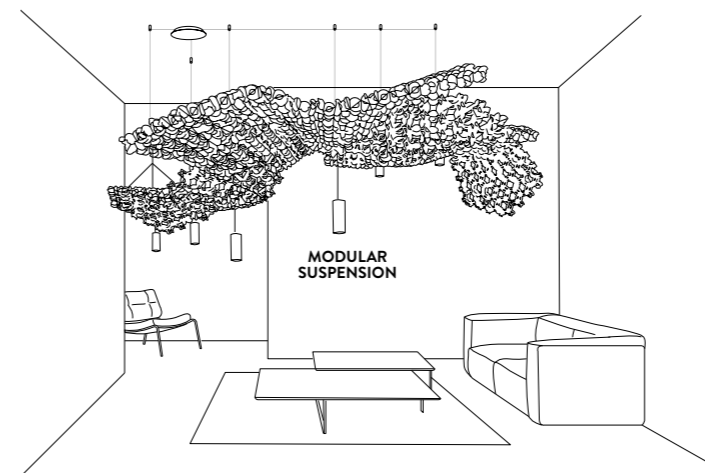

PRODUCT / PRODOTTO	DIMENSIONS / MISURE	COLOUR / COLORE	CODE / CODICE
MODULAR SUSPENSION Bidirectional Bulbs GU10:  2 X 8W GU10 PAR16 LED Dimmable with: Dimmable bulbs Made of: Opalflex® or Lentiflex® Weight: net 2,2 kg - gross 3 kg Package: A 100 x 107 x h. 7 (3 kg) B 13 x 21 x h. 10 cm (0,75kg) With: GU10Bulbs on request Standard cable kit: 6 m Canopy not included	94 cm (36-1/2") x 102 cm (39-3/4") 	<input type="checkbox"/> WHITE <input checked="" type="checkbox"/> VELVET	NUVSM00WHT06T00000EU NUVSM00VLV06T00000EU
ADDITIONAL MODULE Made of: Opalflex® or Lentiflex® Weight: net 2,2 kg - gross 3 kg Package: A 100 x 107 x h. 7 (3 kg) With: Standard cable kit: 6 m		<input type="checkbox"/> WHITE <input checked="" type="checkbox"/> VELVET	NUVS000WHT06TNS000EU NUVS000VLV06TNS000EU
ADDITIONAL BIDIRECTIONAL SPOTLIGHT Bidirectional Bulbs GU10:  2 X GU10 X 8W LED Dimmable with: Dimmable bulbs Made of: Steel RAL9016 - White Brushed Brass Steel - Velvet With: 1 wire ceiling anchor included Weight: net 0,7 kg - gross 0,8 kg Package: 13 x 21 x h. 10 cm With: Standard electric wires and steel cable 6 m - GU10 bulbs on request		<input type="checkbox"/> WHITE <input checked="" type="checkbox"/> VELVET	ACC00SPO0000_NUV ACC00SPO0000VLNUV
CANOPY 1 Canopy max 6 electric wires Made of: Steel - White RAL9016 Weight: net Kg 0,25 - gross Kg 0,5 Package: 19 x 19 x h. 6 cm		<input type="checkbox"/> WHITE	ACC00COP0000_NUV

PRODUCT / PRODOTTO	DIMENSIONS / MISURE	COLOUR / COLORE	CODE / CODICE
ADDITIONAL CEILING/WALL SPOTLIGHT Bulbs GU10:  1 X GU10 X 8W LED Dimmable with: Dimmable bulbs Made of: Steel - White RAL9016 Weight: net 0,3 kg - gross 0,5 kg Package: 6,5 x 6,5 x h. 22 cm 		<input type="checkbox"/> WHITE	ACC00PLF0000W_NUV

CANOPY DETAILS

NUVEM

Ø 18 / 12 cm x h. 3 cm (Ø 7" / 4-3/4" x h. 1")
 La coppetta ospita fino 6 cavi elettrici
 Canopy max 6 electric wires
 Standard cable kit: 6 m - Kit cavi da 6m standard

NUVEM ENTIRE COLLECTION