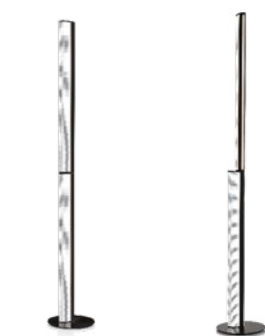

TWISTED

MODULA ENTIRE COLLECTION

FINISHES

LINEAR