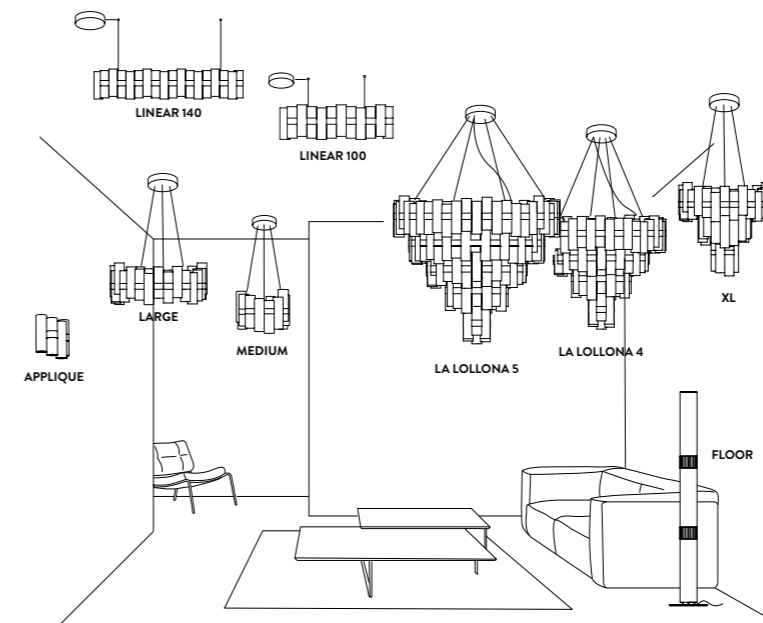

LA LOLLO ENTIRE COLLECTION