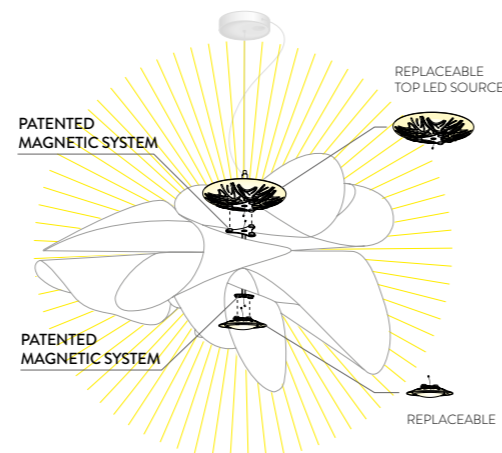

PATENTED MAGNETIC SYSTEM® LIGHT SOURCE