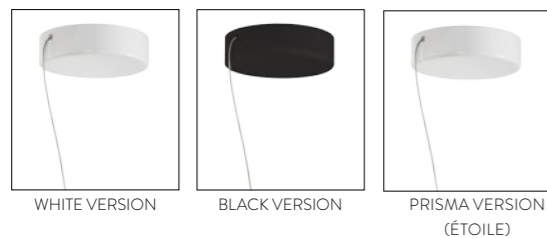

LA BELLE ÉTOILE

design by Adriano Rachele Compendium page 172 / 292 / 436

PRODUCT / PRODOTTO	DIMENSIONS / MISURE	COLOUR / COLORE	CODE / CODICE
SUSPENSION LARGE LED: 21W - 110~240 Vac / 40Vdc - 2830 Lumen 2700 Kelvin (warm white) - CRI 90 Dimmable with: PWM, 0-10 Made of: Cristalflex® With: Patented Light Source with Magnetic System® Weight: net Kg 2,56 - gross Kg 7,8 Package: 100 x 81 x 49 cm		<input type="checkbox"/> WHITE <input type="checkbox"/> BLACK	ETOSL00WHT01T00LEDEU ETOSL00BLK01T00LEDEU
		ADDITIONAL DIMMING SYSTEM DALI, BLUETOOTH, CASAMBI, TRIAC UPON REQUEST	
SUSPENSION LED: 21W - 110~240 Vac / 40Vdc - 2830 Lumen 2700 Kelvin (warm white) - CRI 90 Dimmable with: PWM, 0-10 Made of: Cristalflex® With: Patented Light Source with Magnetic System® Weight: net Kg 2,6 - gross Kg 6 Package: 75 x 81 x h. 49 cm		<input type="checkbox"/> WHITE <input type="checkbox"/> BLACK	ETOSS00WHT01T00LEDEU ETOSS00BLK01T00LEDEU
		ADDITIONAL DIMMING SYSTEM DALI, BLUETOOTH, CASAMBI, TRIAC UPON REQUEST	
CEILING/WALL LED: 15W - 200~240 Vac / 40Vdc - 2150 Lumen 2700 Kelvin (warm white) - CRI 90 Dimmable with: Triac Trailing Edge Made of: Cristalflex® With: Patented Light Source with Magnetic System® Weight: net Kg 1,8 - gross Kg 4 Package: 80 x 80 x h. 30 cm		<input type="checkbox"/> WHITE <input type="checkbox"/> BLACK	ETOCS00WHT00000LEDEU ETOCS00BLK00000LEDEU
		ADDITIONAL DIMMING SYSTEM DALI, BLUETOOTH, CASAMBI, PWM 0/10-1/10 UPON REQUEST	

CANOPY DETAILS

LA BELLE ÉTOILE / ÉTOILE

LARGE: Ø14 cm x h. 3,2 cm (Ø 5-1/2" x h. 1-1/2")
MEDIUM: Ø14 cm x h. 3,2 cm (Ø 5-1/2" x h. 1-1/2")

6 m. cable kit also available for purchase after lamp order
 Kit Cavi da 6m acquistabile anche successivamente