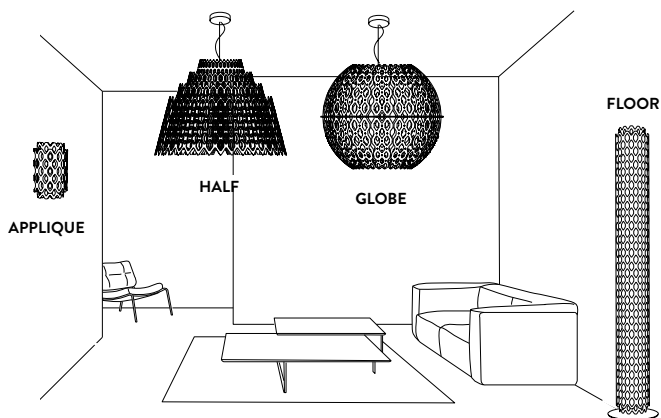

CHARLOTTE FLOOR

by Doriana and Massimiliano Fuksas

Compendium page 56

PRODUCT / PRODOTTO	DIMENSIONS / MISURE	COLOUR / COLORE	CODE / CODICE
FLOOR Bulbs E27: 2 X 12W LED Dimmable (filament or spot LED) Made of: Cristalflex® / Lentiflex® With: Dimmer Weight: net Kg 5,2 - gross Kg 11 Package: A: 37 x 36 x h. 188 cm - 7 kg B: 47 x 47 x h. 7 cm - 4 kg		☐ WHITE	CHRFO00WHT000BB000EU

CHARLOTTE ENTIRE COLLECTION

FINISHES