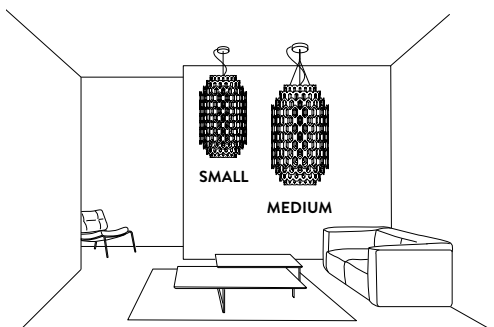

PRODUCT / PRODOTTO	DIMENSIONS / MISURE	COLOUR / COLORE	CODE / CODICE
SUSPENSION M Bulbs E27: 7 X 12W LED Filament Dimmable with: Dimmable bulbs Made of: Cristalflex® / Lentiflex® Weight: net Kg 4,1 - gross Kg 10 Package: 61 x 61 x h. 107 cm		☒ ORANGE	CHNSM00ORG01T00E27EU
		☐ BLUE	CHNSM00BLU01T00E27EU
		☐ WHITE	CHNSM00WHT01T00E27EU
SUSPENSION S Bulbs E27: 4 X 12W LED Filament + Dimmable with: Dimmable bulbs Made of: Cristalflex® / Lentiflex® With: MagneticSystem® Weight: net Kg 2,5 - gross Kg 5,5 Package: 45 x 45 x h. 82 cm		☒ ORANGE	CHNSS00ORG01T00E27EU
		☐ BLUE	CHNSS00BLU01T00E27EU
		☐ WHITE	CHNSS00WHT01T00E27EU

CANOPY DETAILS

M/S: Ø 12 cm x h. 3,2 cm (Ø4-3/4" x h 1-1/4")

6m. cable kit must be ordered with lamp purchase
Kit Cavi da 6m da richiedere tassativamente in fase di ordine

Kit di installazione multipla su richiesta
Multiple installation kit on request

CHANTAL ENTIRE COLLECTION