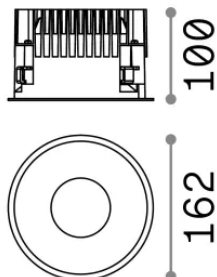

Info generali

Tecnico - Lampade da incasso

Indoor ceiling recessed projector with integrated LED sources, enhanced protection and direct light emission

Ean	8021696266510
Articolo	OFF FI 28W 3000K BIANCO
Installazione	Lampade da incasso
Garanzia	5 years
Peso lordo	1.13 kg
Volume	0.004589 m ³