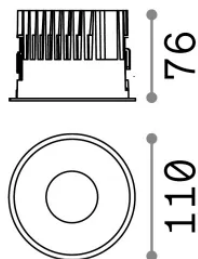

Info generali

Tecnico - Lampade da incasso

Indoor ceiling recessed projector with integrated LED sources, enhanced protection and direct light emission

Ean	8021696266497
Articolo	OFF FI 15W 3000K BIANCO
Installazione	Lampade da incasso
Garanzia	5 years
Peso lordo	0.57 kg
Volume	0.002128 m ³