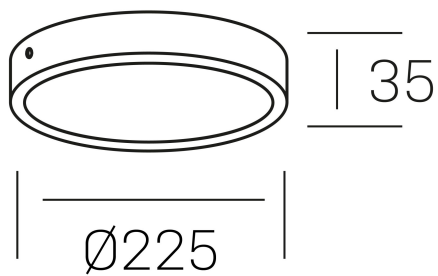

**disc slim**  
K51700.03.SR.BK-BK.OP.ST.8.40

#### GENERAL DETAILS

INSTALLATION	Surface
FINISHES ALUMINIUM	Black-Black
OPTIC COVER	Opal
LIGHT DIRECTION	Fixed
INT/EXT IP DEGREE	IP 43
MATERIAL	Aluminum
IK DEGREE	IK03
UTILIZATION	Indoor
WARRANTY	3 years

#### ELECTRICAL DETAILS

LAMP	LED
POWER	24 W
COLOUR TEMPERATURE	4000K
LUMINOUS FLUX	2400 Lm
EFFICACY DIMMING	100 Lm/W
DIMABLE	No Dim
DRIVER	Integrated
CLASS PROTECTION	II
COLOUR RENDERING INDEX	CRI >80
VOLTAGE	220-240 V
FRECUENCIA	50-60 Hz
CURRENT INTENSITY	600 mA
LIFE TIME	35.000 h

#### GENERAL DIMENSIONS

DIMENSIONS	Ø 225 mm
HEIGHT	h 35 mm
DIMENSIONES DE EMBALAJE	240 × 240 × 45 mm
PESO NETO	0.42

\*Please might expect a max.15% figure reduction in finishes other than white