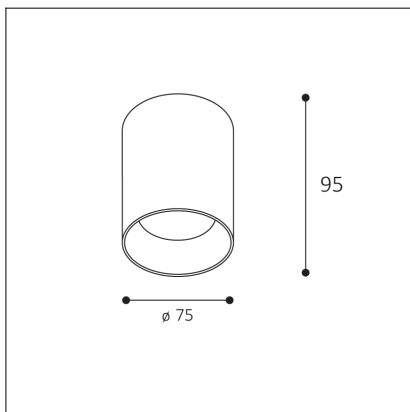

TINY II M, W

Code:	1480431
Color:	WHITE / RAL 9016
Material:	ALUMINIUM/PMMA
Power:	8W
Color temperature:	3000K
Lumen output:	720lm
Efficacy:	90lm/W
Color rendering index:	90+
SDCM:	< 3
Light beam angle:	38°
Light Source:	LED
Dimmable:	ON/OFF
LED lifetime:	L80 B20 50.000h
Driver:	200mA
Voltage / Frequency:	220-240V/50-60Hz
Dimensions luminaire:	d75 mm x 95 mm
Product weight kg:	0,4 kg
Packing carton:	30
Package dimensions:	80 mm x 80 mm x 115 mm