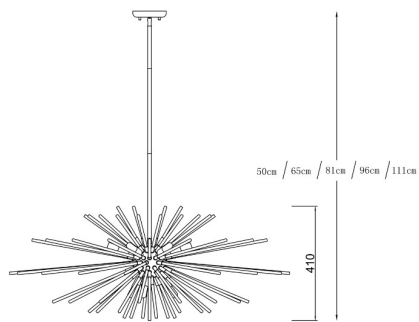

ZUMALINE

Pendant lamp URCHIN P0491-09E-F7DY

Producent code: 003064-011262
Lamp type: pendant
Series: Urchin
Materials: metal, glass
Model: URCHIN
Light source type: light bulb, led bulb
Type of cap: G9
Colour: gold
Energy Class: Od A++ do E
Max power [W]: 9x42
Type of protection [IP]: 20
Tension [V]: 230
Height [cm]: 50-111
Diameter [cm]: 101