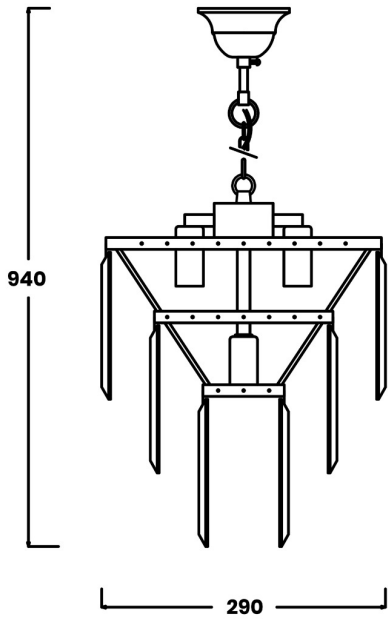

ZUMALINE

Pendant lamp AMEDEO 17106/3+1-CHR

Producent code:	003064-009237
Lamp type:	pendant
Series:	Amedeo
Materials:	crystal, metal, glass
Finish:	chrome
Model:	AMEDEO
Light source type:	light bulb, led bulb
Type of cap:	E14
Colour:	silver
Energy Class:	Od A++ do E
Max power [W]:	4x40
Type of protection [IP]:	20
Tension [V]:	230
Height [cm]:	94
Diameter [cm]:	29