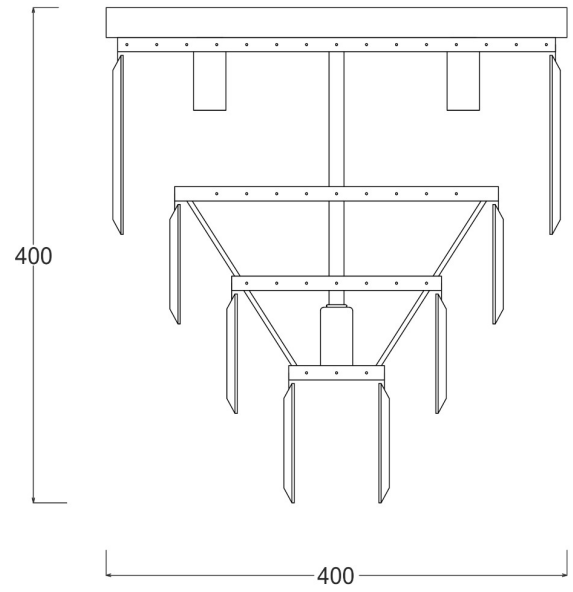

ZUMALINE

Ceiling lamp AMEDEO FC17106/4+1-GLD

Producent code: 003064-009234
Lamp type: ceiling
Series: Amedeo
Materials: crystal, metal, glass
Model: AMEDEO
Light source type: light bulb, led bulb
Type of cap: E14
Colour: gold
Energy Class: Od A++ do E
Max power [W]: 5x40
Type of protection [IP]: 20
Tension [V]: 230
Height [cm]: 40
Diameter [cm]: 40