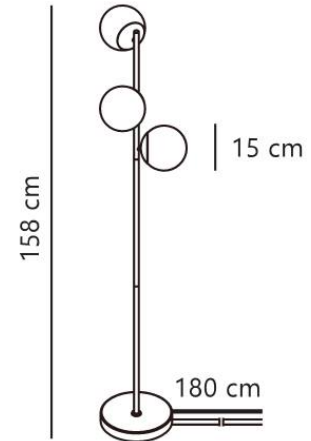

# LILLY | FLOOR LAMP | BRASS

48613035

nordlux®

Item Number: 48613035

EAN: 5704924027444

TUN: 2530767

Colour: Brass

Primary material: Metal

Secondary material: Glass

Colour of the glass - Hidden: Opal white

Colour of the cable: Black

Length of the cable (cm): 180

Surface material of the cable: Plastic

Is the cable replaceable: No

IP degree: IP20

Height (cm) : 158

Shade Diameter (cm): 15

Length (cm): 32

Pcs Per Master Carton: 2

Sales Box Height (cm): 61

Sales Box Width(cm): 29

Sales Box Depth (cm): 23

Sales Box Volume m<sup>3</sup> : 0.0407

Product net weight (kg): 4.12

**Glamorous, modern style • Opal white, mouth-blown glass • Provides a soft, diffused light**

Lilly beautifully balances simplicity with elegance. The minimalist frame contrasts softly with the luminous opal glass domes, which diffuse a warm and pleasant light into the room. The combination of the clean metal structure and the glowing glass shades gives the floor lamp a refined and sophisticated look. The placement of the shades creates a harmonious, sculptural expression while providing 360-degree illumination throughout the space. The glass in this lamp is mouth-blown and has been individually crafted by hand. Due to this unique process, air bubbles may appear in the glass and the thickness of the glass can also vary. This gives the glass its character and vivid appearance.