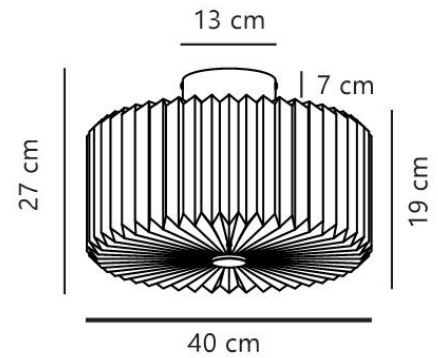

VIVIENNE | CEILING LIGHT | BLACK

2612206003

nordlux®

Item Number: 2612206003

EAN: 5704924027116

TUN: 2530777

Colour: Black

Primary material: Textile

Secondary material: Metal

IP degree: IP20

Socket type: E27

Class (Class 1, Class 2, Class 3):

Class 2 (Double isolated)

Parallel connection: No

Voltage (V): 220-240 Volt

Maximum bulb wattage (W): 15

Height (cm) : 27

Shade Diameter (cm): 40

Shade Height (cm): 19

Length (cm): 40

Pcs Per Master Carton: 3

Sales Box Height (cm): 19.7

Sales Box Width(cm): 19.5

Sales Box Depth (cm): 15

Sales Box Volume m³ : 0.0058

Product net weight (kg): 0.779

Beautiful material mix of fabric and metal • Pretty pleated shade • Provides a soft, diffused light

Vivienne combines fabric and metal in a timeless and elegant design. The pleated fabric shade adds a soft, decorative expression and creates a diffused light that brings warmth and comfort to the room. Perfect for a soft light in the bedroom.