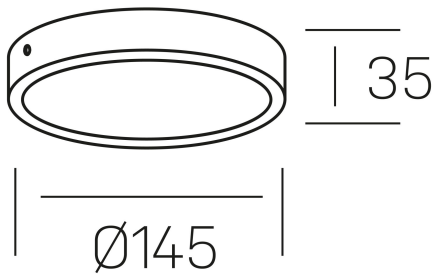

disc slim

K51700.02.SR.WH-WH.OP.ST.8.40.PU

GENERAL DETAILS

INSTALLATION	Surface
FINISHES ALUMINIUM	White-White
OPTIC COVER	Opal
LIGHT DIRECTION	Fixed
INT/EXT IP DEGREE	IP 43
MATERIAL	Aluminum
IK DEGREE	IK03
UTILIZATION	Indoor
WARRANTY	3 years

ELECTRICAL DETAILS

LAMP	LED
POWER	12 W
COLOUR TEMPERATURE	4000K
LUMINOUS FLUX	1190 Lm
EFFICACY DIMMING	95 Lm/W
DIMABLE	Push
DRIVER	Remote
CLASS PROTECTION	II
COLOUR RENDERING INDEX	CRI >80
VOLTAGE	220-240 V
FRECUENCIA	50-60 Hz
CURRENT INTENSITY	300 mA
LIFE TIME	35.000 h

GENERAL DIMENSIONS

DIMENSIONS	Ø 145 mm
HEIGHT	h 35 mm
DIMENSIONES DE EMBALAJE	155 × 155 × 45 mm
PESO NETO	0.16

*Please might expect a max.15% figure reduction in finishes other than white