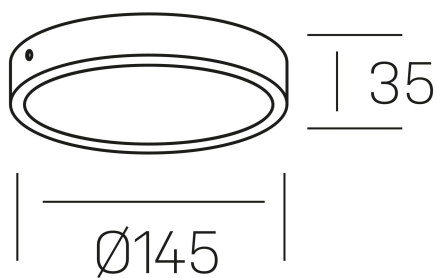

disc slim

K51700.02.SR.WH-WH.OP.ST.8.30.PU

GENERAL DETAILS

INSTALLATION	Surface
FINISHES ALUMINIUM	White-White
OPTIC COVER	Opal
LIGHT DIRECTION	Fixed
INT/EXT IP DEGREE	IP 43
MATERIAL	Aluminum
IK DEGREE	IK03
UTILIZATION	Indoor
WARRANTY	3 years

ELECTRICAL DETAILS

LAMP	LED
POWER	12 W
COLOUR TEMPERATURE	3000K
LUMINOUS FLUX	1170 Lm
EFFICACY DIMMING	94 Lm/W
DIMABLE	Push
DRIVER	Remote
CLASS PROTECTION	II
COLOUR RENDERING INDEX	CRI >80
VOLTAGE	220-240 V
FRECUENCIA	50-60 Hz
CURRENT INTENSITY	300 mA
LIFE TIME	35.000 h

GENERAL DIMENSIONS

DIMENSIONS	Ø 145 mm
HEIGHT	h 35 mm
DIMENSIONES DE EMBALAJE	155 × 155 × 45 mm
PESO NETO	0.16

*Please might expect a max.15% figure reduction in finishes other than white