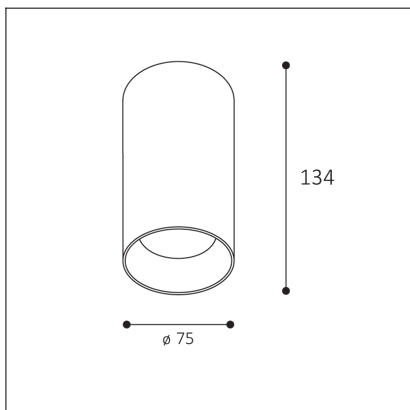

# TINY II L, W

|                               |                        |
|-------------------------------|------------------------|
| <b>Code:</b>                  | 1480531                |
| <b>Color:</b>                 | WHITE / RAL 9016       |
| <b>Material:</b>              | ALUMINIUM/PMMA         |
| <b>Power:</b>                 | 8W                     |
| <b>Color temperature:</b>     | 3000K                  |
| <b>Lumen output:</b>          | 720lm                  |
| <b>Efficacy:</b>              | 90lm/W                 |
| <b>Color rendering index:</b> | 90+                    |
| <b>SDCM:</b>                  | < 3                    |
| <b>Light beam angle:</b>      | 38°                    |
| <b>Light Source:</b>          | LED                    |
| <b>Dimmable:</b>              | ON/OFF                 |
| <b>LED lifetime:</b>          | L80 B20 50.000h        |
| <b>Driver:</b>                | 200mA                  |
| <b>Voltage / Frequency:</b>   | 220-240V/50-60Hz       |
| <b>Dimensions luminaire:</b>  | d75 mm x 134 mm        |
| <b>Product weight kg:</b>     | 0,5 kg                 |
| <b>Packing carton:</b>        | 30                     |
| <b>Package dimensions:</b>    | 80 mm x 80 mm x 115 mm |